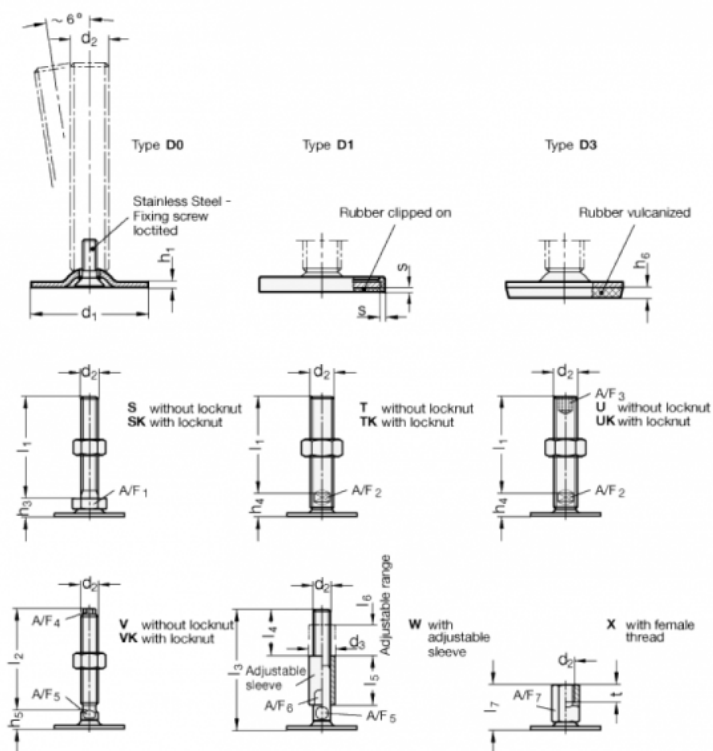

Article number: 204150M863D0SK  
 Description: E+G levelling foot  
 GN 41-50-M8-63-D0-SK  
 Note: SK With nut, External hexagon at the bottom

## Measures

A/F1 = 17  
 d1 = 50  
 d2 = M8  
 h1 = 2.5  
 h3 = 11  
 h6 =  
 l1 = 63  
 s =